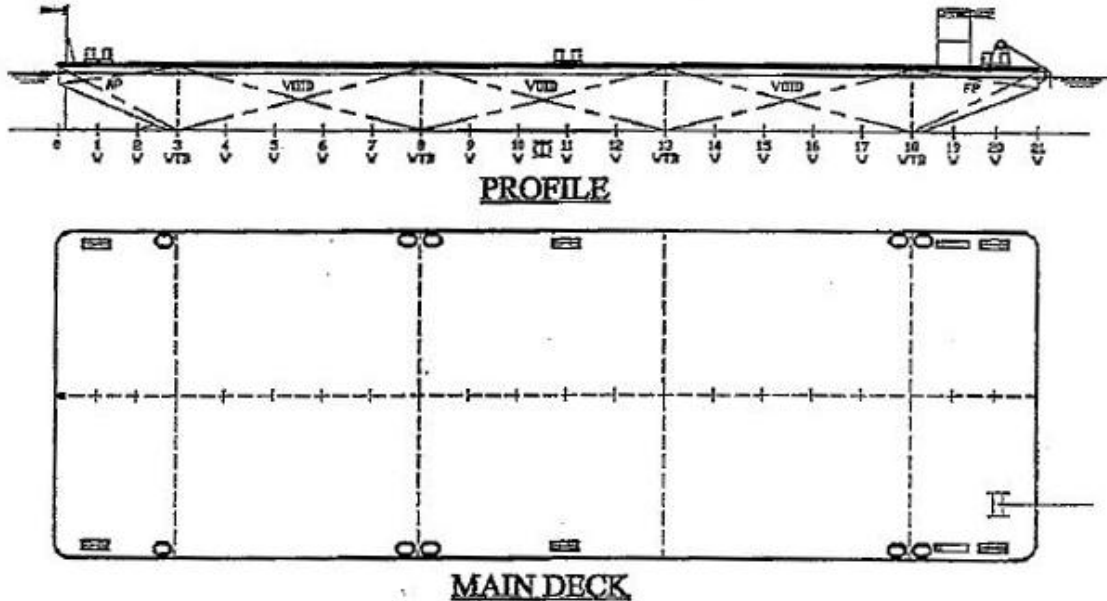

FLAT TOP DECK CARGO BARGE – ORION 1210

PRINCIPAL PARTICULARS

Class	Gemanischer Lloyd		
Port of Registry	Singapore		
Year Built	2008		
Where Built	Batam, Indonesia		
Length (OA)	120	ft	
Breadth (MLD)	40	ft	
Depth (MLD)	8	ft	
Deadweight	Approx. 600	tons	
GRT / NRT	260 / 78		
Deck Strength	7	tons/m ²	
Scantlings	Top	12	mm
	Side	10	mm
	Bottom	10	mm
No of Bulkheads	1	Longitudinal	
	4	Transverse	